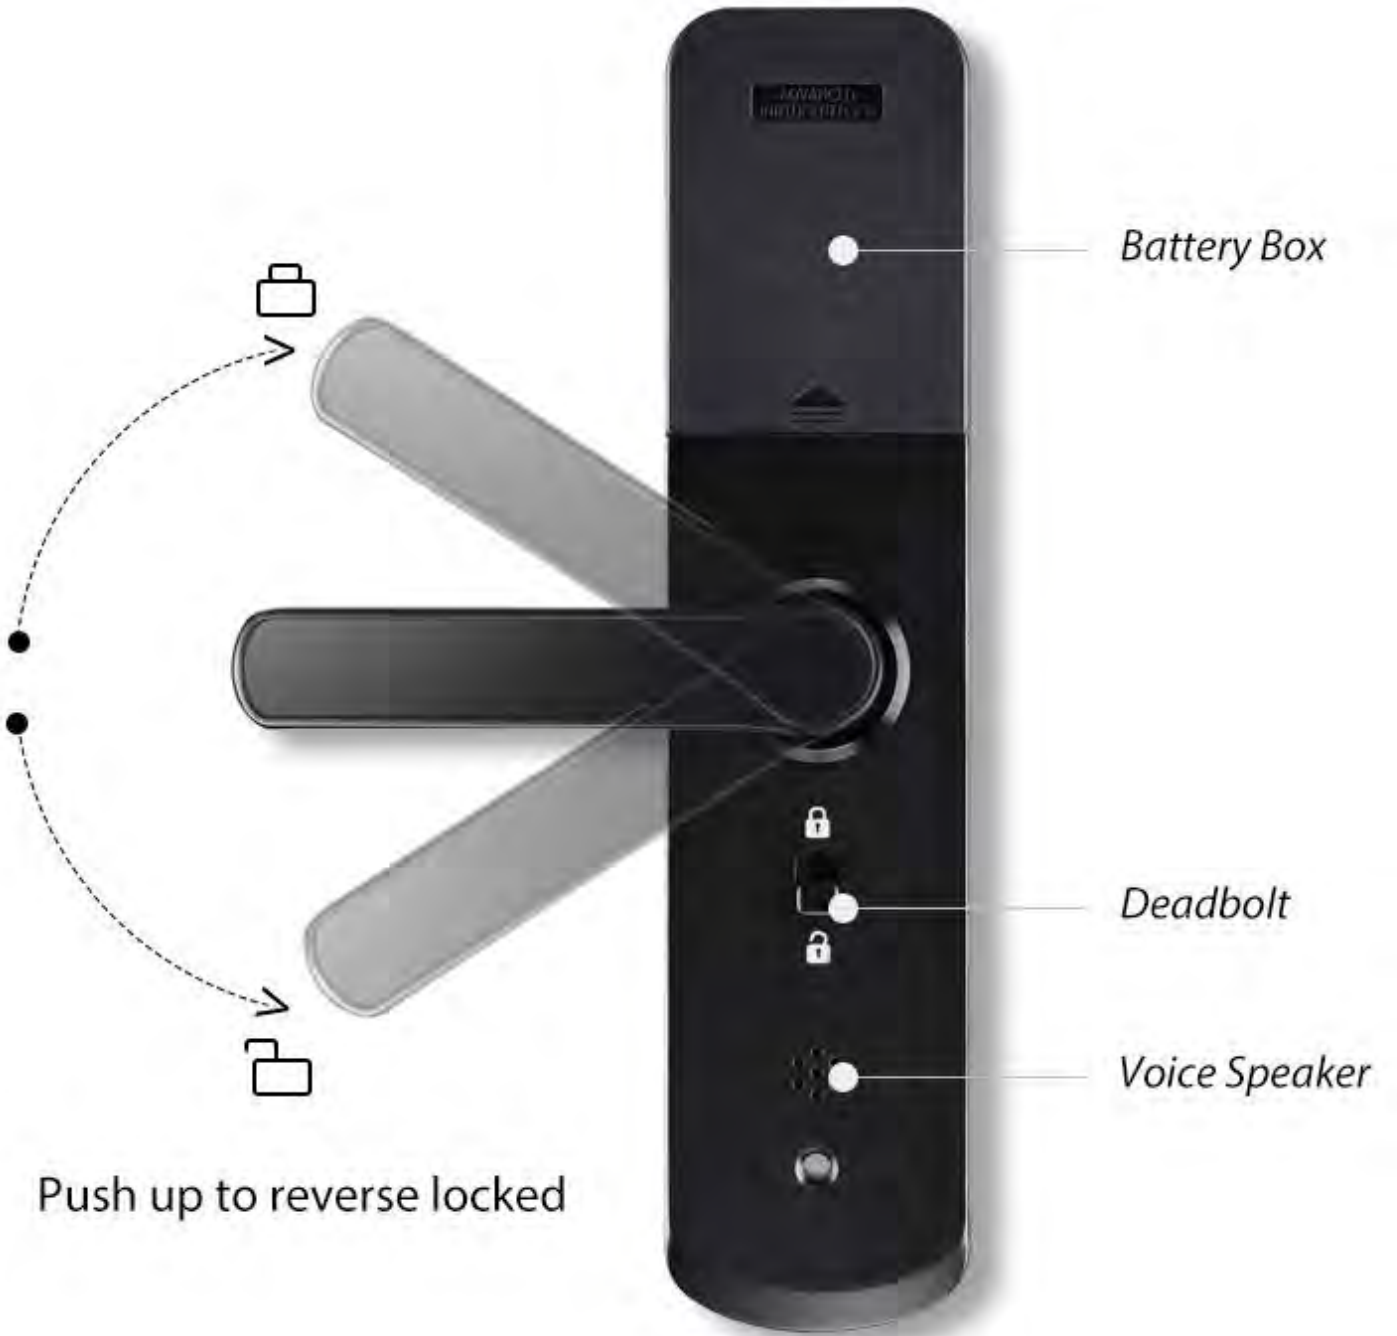

Best solution for hotel and AirBNB

No need network

One time passcode

Timed passcode

A260 Series-Bluetooth Fingerprint Lock

Works with
TTLock APP

Recurring passcode set cyclic period

Enable the housekeeper to make up room in the valid period, no need repeat work to send the passcode

Tuya WiFi smart lock, make your home
smart and customized

Passage Mode Free Settings

Passage Mode

Lock is under always open state,
you can press handle to unlock at any time.

Suitable for meeting room

Multilevel Protection X Tuya WiFi

Keep the lock as housekeeper and alert you everything

User Management

Back Home Alert

Son arrived home

Alarm message alert

Hijack Alarm

Battery Box

Deadbolt

Voice Speaker

Push up to reverse locked

Nice design, there is always something you like

Classical color, with your own style

Model: A260 Material: Aluminum Alloy+PC+Acrylic

Color: ● Black Unlock Way: APP/Passcode/IC Card