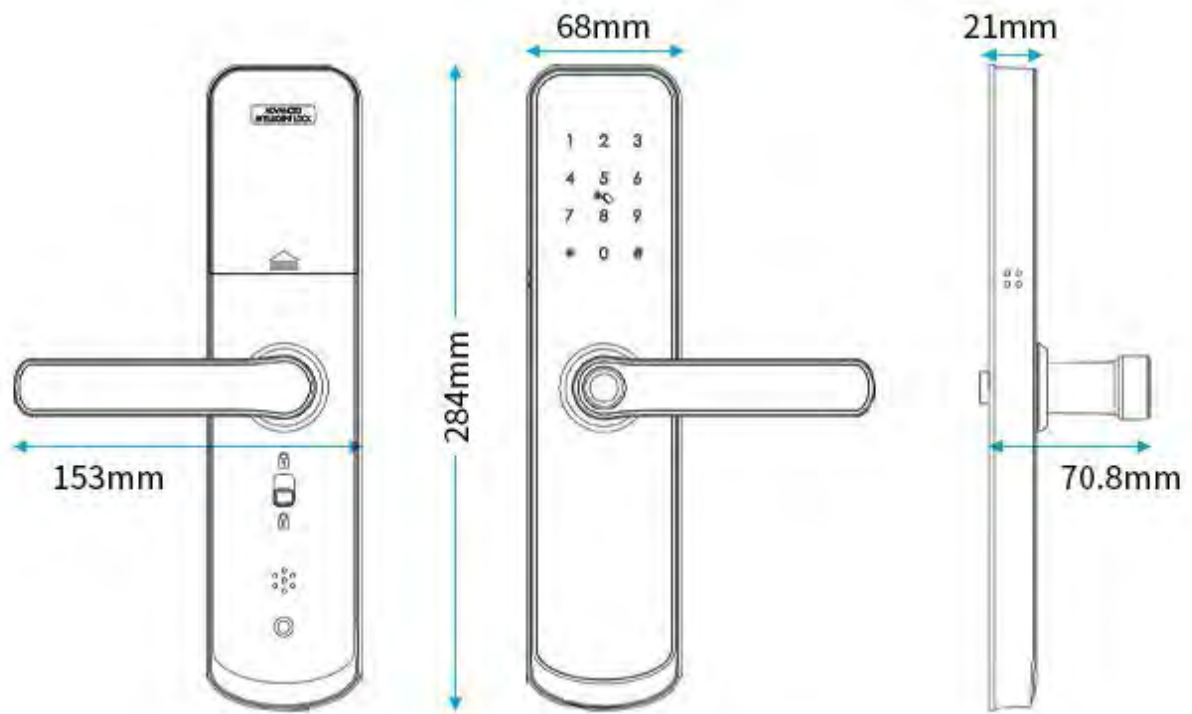

Voice Speaker

Push up to reverse locked

Nice design, there is always something you like

Classical color, with your own style

Model: A260 Material: Aluminum Alloy+PC+Acrylic

Color: ● Black Unlock Way: APP/Passcode/IC Card

Cylinder: C Level Power Supply: 4pcs AA batteries

Passcode Digit: 24 Passcode: No limit cyclic

Available Door: Wood/Steel Available Thickness: 35mm~55mm

Unlock Direction: Universal for left/right Emergency Power: MicroUSB

Product Dimension: 66x282x20.5mm

Mortise Options