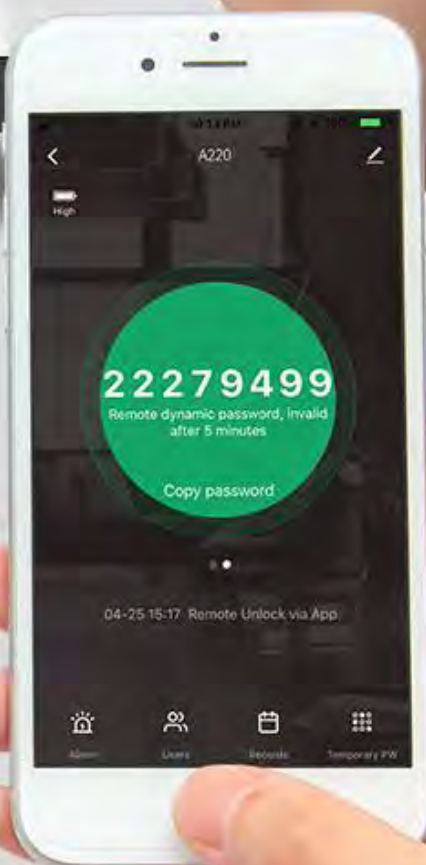

Best solution for hotel and AirBNB

No need network

One time passcode

Timed passcode

A260 Series-Bluetooth Fingerprint Lock

Works with
TTLock APP

Recurring passcode set cyclic period

Enable the housekeeper to make up room in the valid period, no need repeat work to send the passcode

Sunday PM 5: 00-
Housekeeping
Password: 88795813

Sunday PM 5: 00-10:00
Friend Xiaolin
Password: 88795813

Embedded Bearing Unlock Smoothly

Embedded Bearing inside the handle

Works with
TTLock APP

Dynamic Password X Tuya WiFi

Timed passcode, no more long waiting for friends

Mobile APP, generate the temporary passcode any time, no worry your friend visit any more

1 2 3
4 5 6
7 8 9
* 0 #

Remote Unlock X Tuya WiFi

Smart home, start from smart lock

Tuya WiFi smart lock, make your home
smart and customized

Passage Mode Free Settings

Passage Mode

Lock is under always open state,
you can press handle to unlock at any time.

Suitable for meeting room

Multilevel Protection X Tuya WiFi